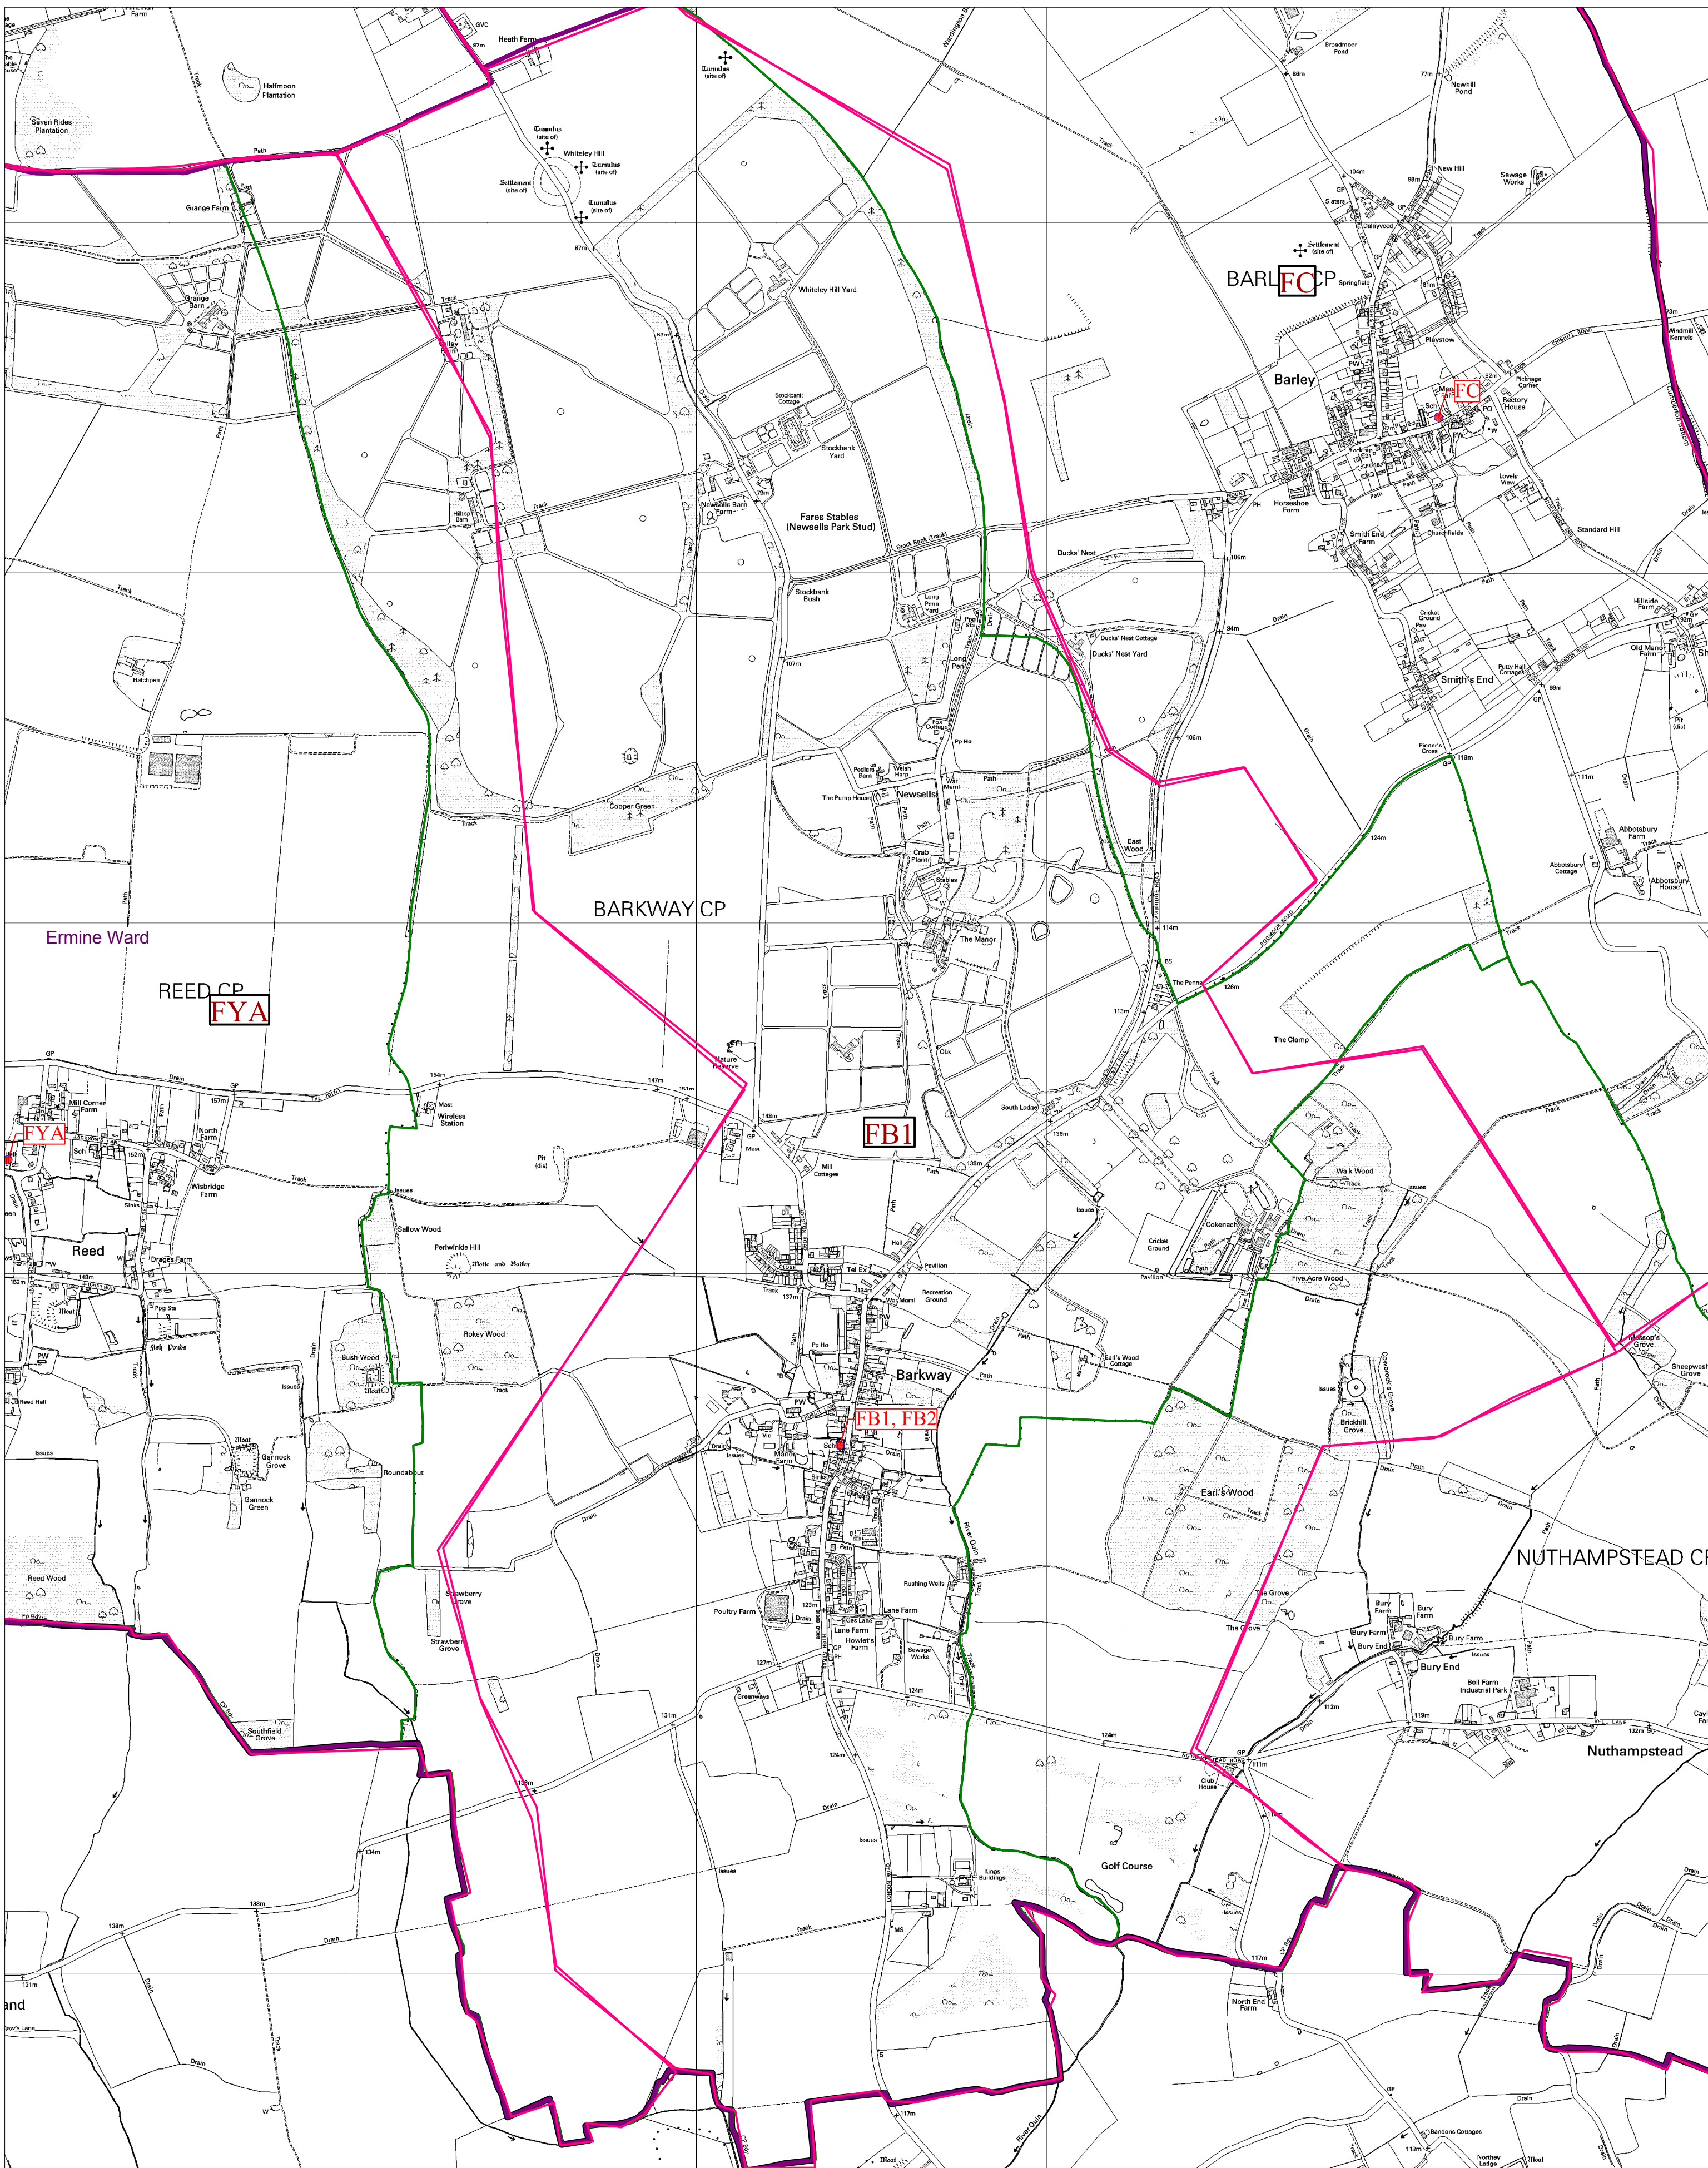

Polling Area- FB1 - Barkway

Scale: 1:?
Date: 23:10:13